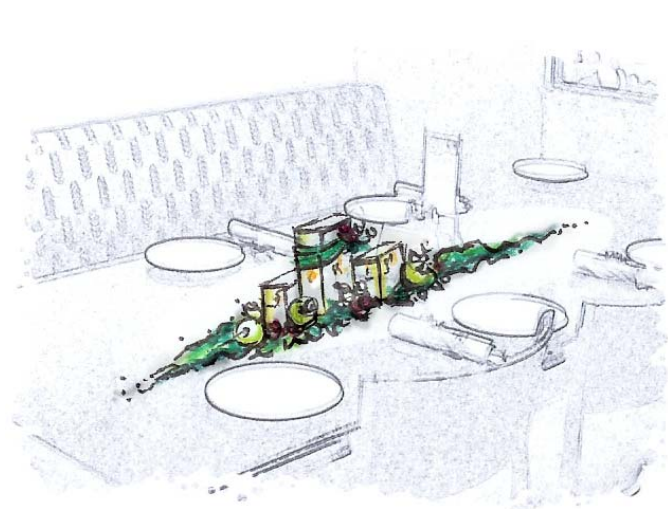

Proposed Floral & Foliage :

- White and Red Roses
- Red and Green Anthurium
- Pitter/Bird Nest Leaf
- Ivy Leaves
- Berries
- Hydrangea
- Green Apple

ROOM RECEPTION FLORAL ARRANGEMENTS
(DIANE & SCOTT ROOM)

VIP & GUEST TABLE FLORAL ARRANGEMENTS

(DIANE & SCOTT ROOM)